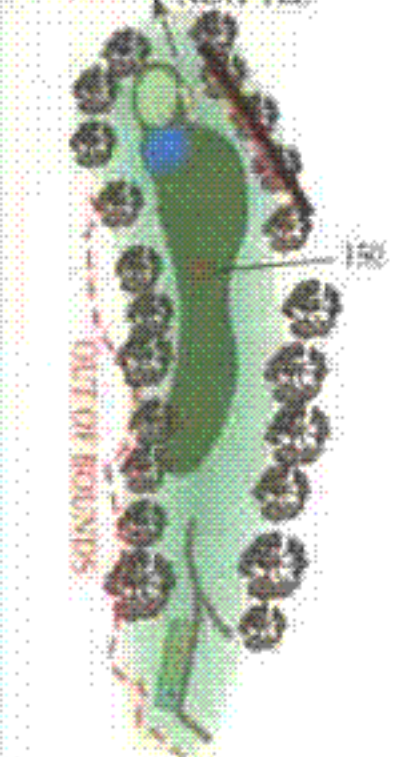

④ 403 YARDS
363 YARDS
PAR 4