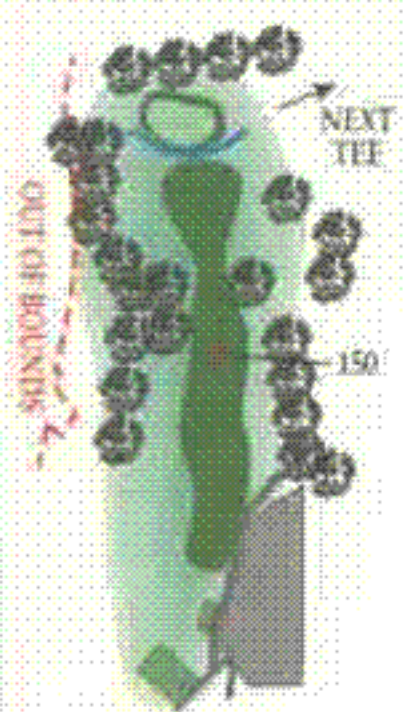

OLD COURSE

① 322 YARDS
288 YARDS
PAR 4